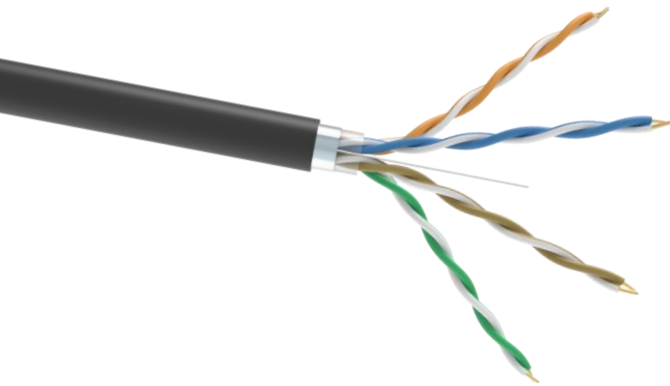

Conexpro FTP cable outdoor, CAT5e, PE, 24 AWG, 305 m, black

EAN: 0710497560887

PN: O5EFTP

Fire classification

Reaction to fire class: Fca

Sheath type: PE

Specifications

Installation temperature	0 °C to 50 °C
Storage temperature	-20 °C to 70 °C
Cable cross-section	24 AWG
Cable type	Solid
Shielding type	FTP (F/UTP)
Usage	Outdoor
Conductor type	Copper
Sheath type	PE
Bandwidth	100 MHz
Supported protocols	1000 Base-T
Category	CAT5e
Color	Black

Cable cross-section