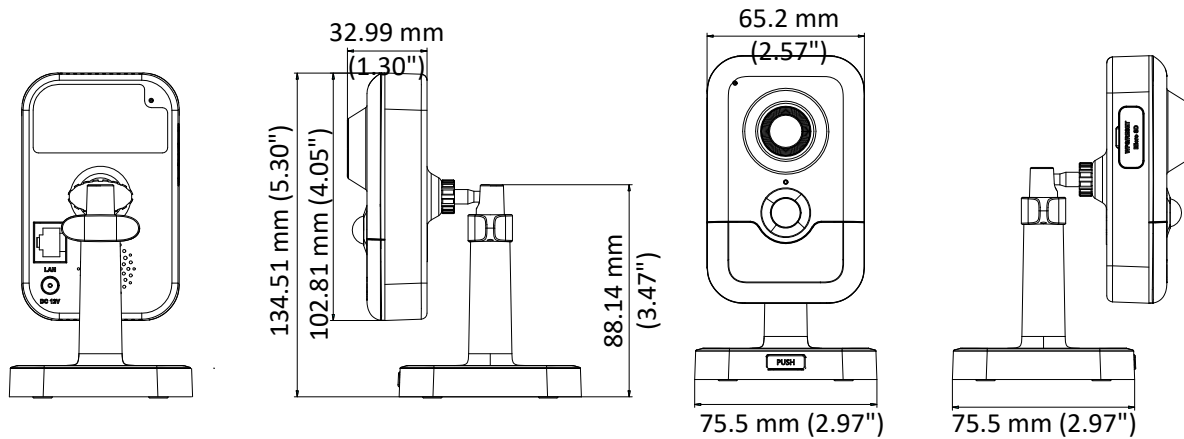

Dimension

Distributed by

HIKVISION®

Headquarters

No.555 Qianmo Road, Binjiang District,
Hangzhou 310051, China
T +86-571-8807-5998
overseasbusiness@hikvision.com

Hikvision USA
T +1-909-895-0400
sales.usa@hikvision.com

Hikvision Australia
T +61-2-8599-4233
salesau@hikvision.com

Hikvision India
T +91-22-28469900
sales@pramahikvision.com

Hikvision Canada
T +1-866-200-6690
sales.canada@hikvision.com

Hikvision Thailand
T +662-275-9949
sales.thailand@hikvision.com

Hikvision Europe
T +31-23-5542770
sales.eu@hikvision.com

Hikvision Italy
T +39-0438-6902
info.it@hikvision.com

Hikvision Brazil
T +55 11 3318-0050
Latam.support@hikvision.com

Hikvision Turkey
T +90 (216)521 7070- 7074
sales.tr@hikvision.com

Hikvision Malaysia
T +601-7652-2413
sales.my@hikvision.com

Hikvision UK & Ireland
T +01628-902140
sales.uk@hikvision.com

Hikvision South Africa
Tel: +27 (10) 0351172
sale.africa@hikvision.com

Hikvision France
T +33(0)1-85-330-450
info.fr@hikvision.com

Hikvision Kazakhstan
T +7-727-9730667
nikia.panfilov@hikvision.ru

Hikvision Vietnam
T +84-974270888
sales.vt@hikvision.com

Hikvision UAE
T +971-4-4432090
salesme@hikvision.com

Hikvision Singapore
T +65-6684-4718
sg@hikvision.com

Hikvision Spain
T +34-91-737-16-55
info.es@hikvision.com

Hikvision Tashkent
T +99-87-1238-9438
uzb@hikvision.ru

Hikvision Hong Kong
T +852-2151-1761
info.hk@hikvision.com

Hikvision Russia
T +7-495-669-67-99
sateru@hikvision.com

Hikvision Korea
T +82-(0)31-731-8817
sales.korea@hikvision.com

Hikvision Poland
T +48-22-460-01-50
info.pl@hikvision.com

Hikvision Indonesia
T +62-21-2933759
Sales.Indonesia@hikvision.com